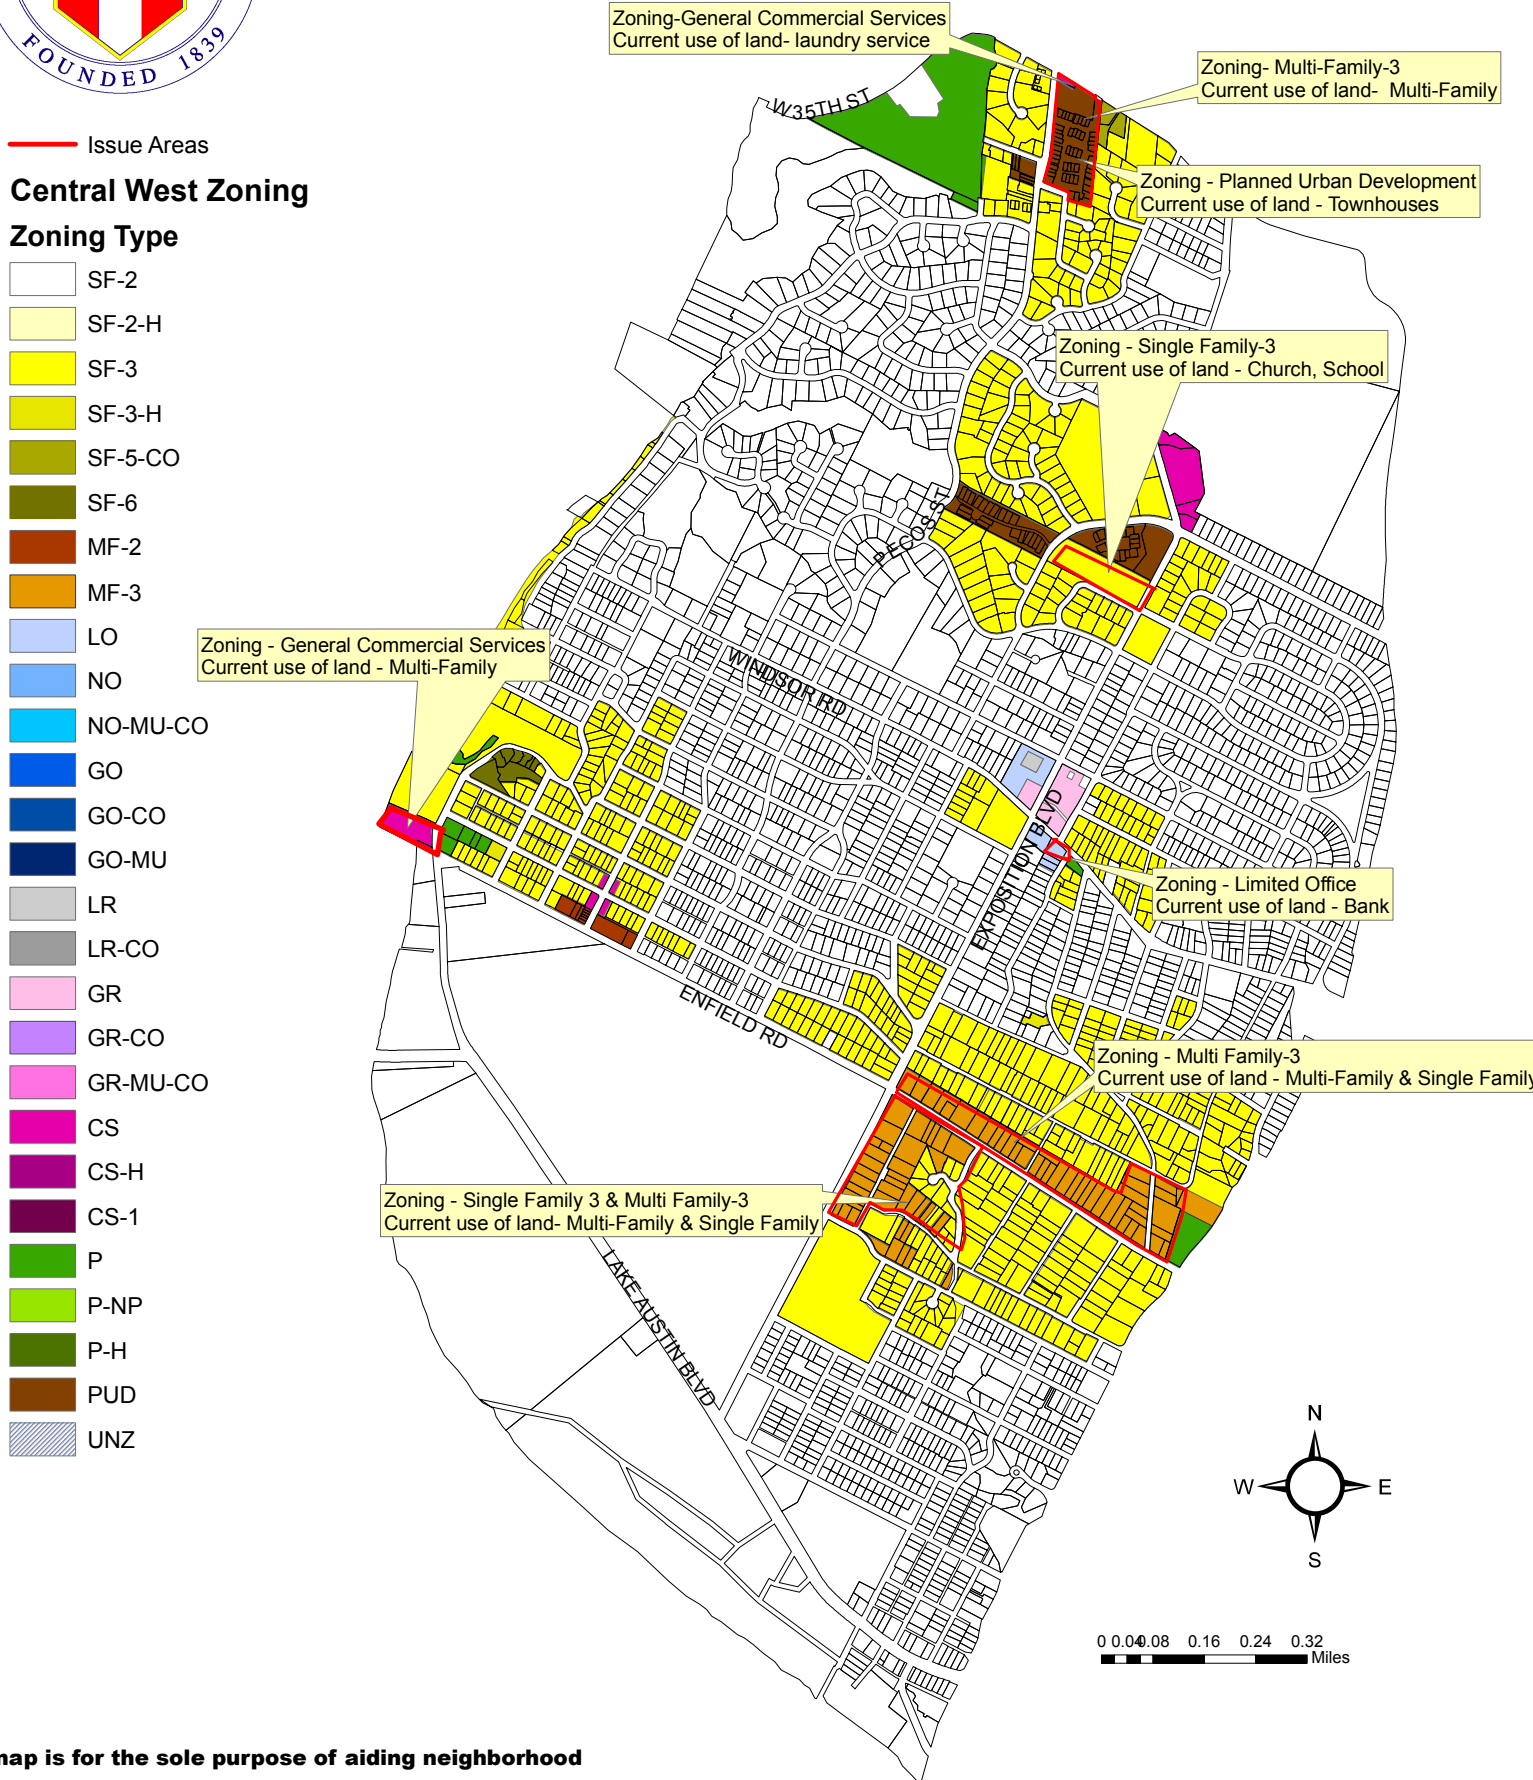

Central West Austin

Unfinished Land Use Issues - No Consensus Reached

This map is for the sole purpose of aiding neighborhood planning and is not warranted for any other use. No warranty is made by the City regarding its accuracy or completeness.